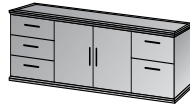

MEN10
Storage Credenza
72"x24"x30"
CU:35.6 WT:272.3
List Price: $2850.00
Ships Assembled