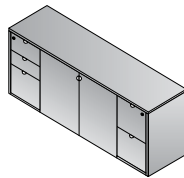

KEN10
Storage Credenza
72"x20"x29"
CU:32.3 WT:230.4
List Price: $2075.00
Ships Assembled